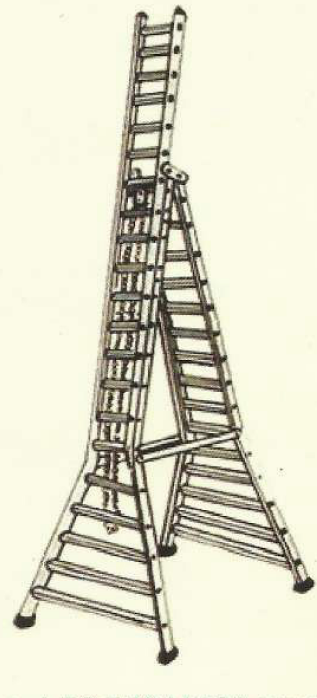

www.atozaluminiumladders.in

A to Z TRADERS

REACH HEIGHTS WITH A TO Z

- A TO Z TRADERS provide easy and simple way to reach heights.
- Products are made of high tensile Aluminium alloy.
- Industrial quality products, strong & durable.
- All ladders are provided with solid non-skid rubber shoes to prevent scratches on the floor or wall.
- Rust proof, usable for all maintenance purpose.

MODEL No. 001
A to Z Aluminium
Wall Support Ladder

Also Available
in Round Steps
Heights Available

6ft.	15ft.
7ft.	16ft.
8ft.	18ft.
10ft.	20ft.
12ft.	22ft.
14ft.	24ft.

MODEL No. 002
A to Z Aluminium
Self Supporting Ladder

Also Available
in Round Steps
Heights Available

4ft.	14ft.
5ft.	15ft.
6ft.	16ft.
8ft.	18ft.
10ft.	20ft.
12ft.	

MODEL No. 003/A
A to Z Aluminium
Domestic Ladder

Heights Available
3 ft to 8 ft

Model No. 004
A to Z Aluminium
Pole Ladder