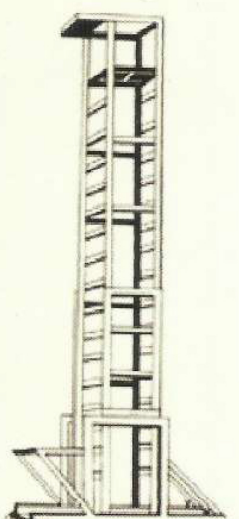

Option: Detachable Platform
Three section Also Available

MODEL No. 006
A to Z Aluminium
Self Supporting
Extension Ladder

Heights Available

Closed	Extended
6ft.	10 ft.
8ft.	14 ft.
10ft.	18 ft.
12ft.	21 ft.
14ft.	25 ft.
16ft.	29 ft.
18ft.	32 ft.
20ft.	35 ft.
24ft.	42 ft.

Option: Detachable Platform

MODEL No. 007
A to Z Aluminium
Self Supporting Extension
Ladder with Accessories

Heights Available

Closed	Extended
6ft.	10 ft.
8ft.	14 ft.
10ft.	18 ft.
12ft.	21 ft.
14ft.	25 ft.
16ft.	29 ft.
18ft.	32 ft.
20ft.	35 ft.
24ft.	42 ft.

Option: Large Wheels
Also Available

MODEL No. 008
A to Z Aluminium Titable Telescopic Tower Ladder

Heights Available

Two Sections		Three Sections	
Closed	Extended	Closed	Extended
6ft.	10 ft.	6ft.	17 ft.
8ft.	14 ft.	8ft.	18 ft.
10ft.	18 ft.	10ft.	24 ft.
12ft.	21 ft.	12ft.	30 ft.
14ft.	25 ft.	14ft.	36 ft.
16ft.	29 ft.	16ft.	40 ft.
18ft.	32 ft.	18ft.	44 ft.
20ft.	35 ft.	20ft.	50 ft.
24ft.	42 ft.	24ft.	60 ft.

MODEL No. 009
A to Z ALUMINIUM Non
Telescopic Tower Ladder

Heights Available

Two Sections		Three Sections	
Closed	Extended	Closed	Extended
6ft.	10 ft.	6ft.	17 ft.
8ft.	14 ft.	8ft.	18 ft.
10ft.	18 ft.	10ft.	24 ft.
12ft.	21 ft.	12ft.	30 ft.
14ft.	25 ft.	14ft.	36 ft.
16ft.	29 ft.	16ft.	40 ft.
18ft.	32 ft.	18ft.	44 ft.
20ft.	35 ft.	20ft.	50 ft.
24ft.	42 ft.	24ft.	60 ft.