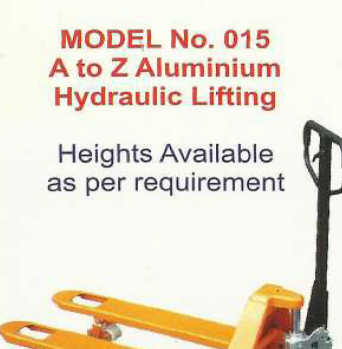

Heights Available
6 ft to 60 ft.

Option:
Detachable Platforms
available

Modifications are done
according to the height suggested

MODEL No. 012
A to Z Aluminium
Vehicle Mounted Ladder

Heights Available
As per requirement

MODEL No. 013
A to Z Aluminium
Cage Ladder

Heights Available
as per requirement

MODEL No. 014
A to Z Aluminium
FRP Lader

Heights Available
as per requirement

Also Deals in :

Stacker

Scissor Lift

Pallet

MODEL No. 015
A to Z Aluminium
Hydraulic Lifting

Heights Available
as per requirement

Model No. 0016
Manhole Covers

Sizes as per requirement

Model No. 003/C
Broad Stepladder

Ironing Table

Butterfly Stand

Floor Stand