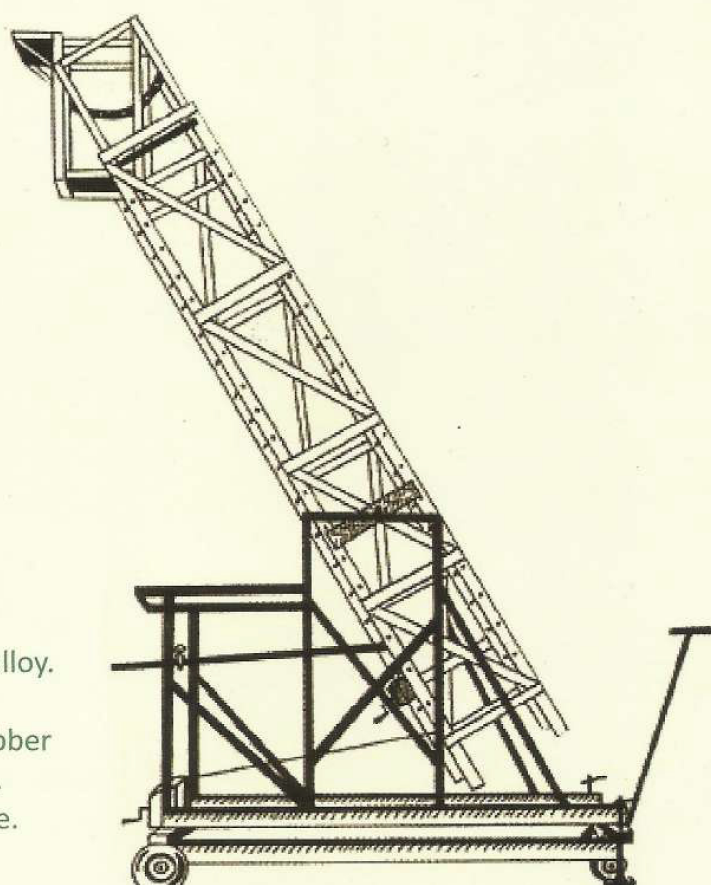

www.atozaluminiumladders.in

A to Z TRADERS

REACH HEIGHTS WITH A TO Z

- A TO Z TRADERS provide easy and simple way to reach heights.
- Products are made of high tensile Aluminium alloy.
- Industrial quality products, strong & durable.
- All ladders are provided with solid non-skid rubber shoes to prevent scratches on the floor or wall.
- Rust proof, usable for all maintenance purpose.

MODEL No. 001
A to Z Aluminium
Wall Support Ladder

Also Available
in Round Steps
Heights Available

6ft.	15ft.
7ft.	16ft.
8ft.	18ft.
10ft.	20ft.
12ft.	22ft.
14ft.	24ft.

MODEL No. 002
A to Z Aluminium
Self Supporting Ladder

Also Available
in Round Steps
Heights Available

4ft.	14ft.
5ft.	15ft.
6ft.	16ft.
8ft.	18ft.
10ft.	20ft.
12ft.	

MODEL No. 003/A
A to Z Aluminium
Domestic Ladder

Heights Available
3 ft to 8 ft

Model No. 004
A to Z Aluminium
Pole Ladder