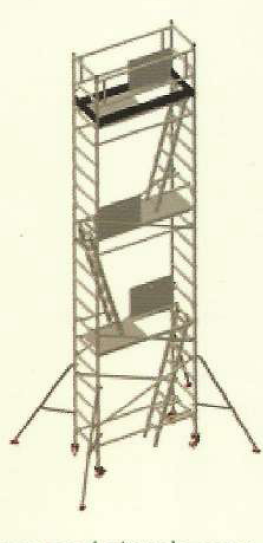

www.atozaluminiumladders.in

A to Z TRADERS

REACH HEIGHTS WITH A TO Z

- A TO Z TRADERS provide easy and simple way to reach heights.
- Products are made of high tensile Aluminium alloy.
- Industrial quality products, strong & durable.
- All ladders are provided with solid non-skid rubber shoes to prevent scratches on the floor or wall.
- Rust proof, usable for all maintenance purpose.

MODEL No. 001
A to Z Aluminium
Wall Support Ladder

Also Available
in Round Steps
Heights Available

6ft.	15ft.
7ft.	16ft.
8ft.	18ft.
10ft.	20ft.
12ft.	22ft.
14ft.	24ft.

MODEL No. 002
A to Z Aluminium
Self Supporting Ladder

Also Available
in Round Steps
Heights Available

4ft.	14ft.
5ft.	15ft.
6ft.	16ft.
8ft.	18ft.
10ft.	20ft.
12ft.	

MODEL No. 003/A
A to Z Aluminium
Domestic Ladder

Heights Available
3 ft to 8 ft

Model No. 004
A to Z Aluminium
Pole Ladder